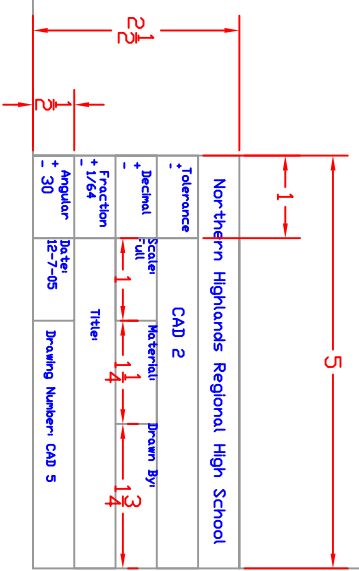

Limits - must be set to 25,19
 for the 24 x 18
 border/titlebox
 Limits - must be set 19,13
 for the 18 x 12
 border/titlebox

24

18

TEXT HEIGHTS:
 $\frac{1}{8}$ for School Name and
 $\frac{3}{32}$ for everything else

Northern Highlands Regional High School		CAD 2	
Tolerance	Scale	Mastered	Drawn By:
Decimal	Full	1/4	1/4
Fraction	Title		
+ 1/64			
- Angular	Date	Drawing Number	CAD 5
30	12-7-05		