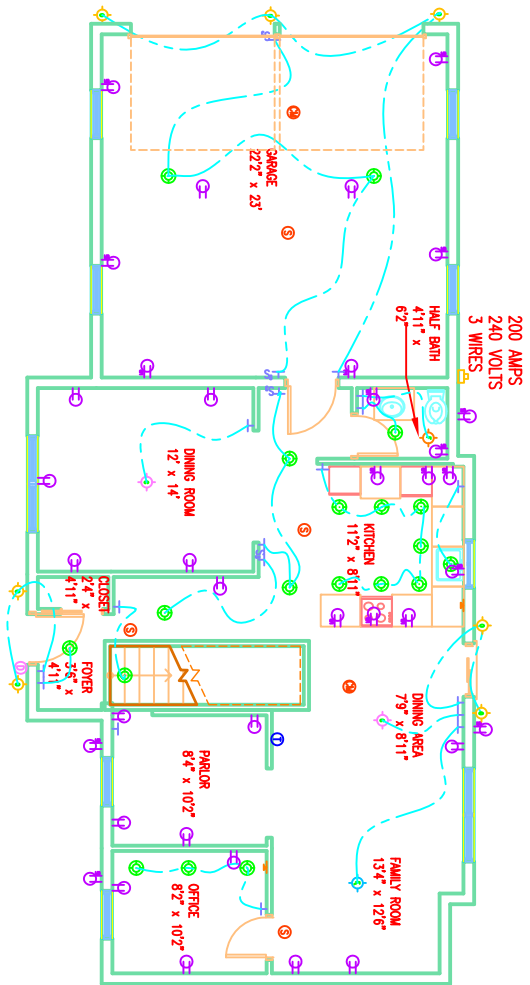

	GFI OUTLET
	OUTLET
	WIRING
	SINGLE SWITCH
	TELEPHONE
	RECESSED OUTLET FIXTURE
	SMOKE DETECTOR
	CARBON MONOXIDE DETECTOR
	CABLE JACK
	DOORBELL
	THERMOSTAT
	METER
	GFI OUTLET
	FAN AND LIGHT
	FAN
	CHANDELIER
	OUTDOOR LIGHTING
	THREE WAY SWITCH

NORTHERN HIGHLANDS REGIONAL HIGH SCHOOL			
CLIENT/OWNER		HONORS ARCHITECTURE	
SCALE	FULL	PREPARED BY	ANDREWS & TANTILO
FUNCTIONAL TITLE	1/64	FIRST FLOOR ELECTRICAL	
DATE	1/25/12	DRAWING NUMBER	CAD 9
ANGLE	90°		